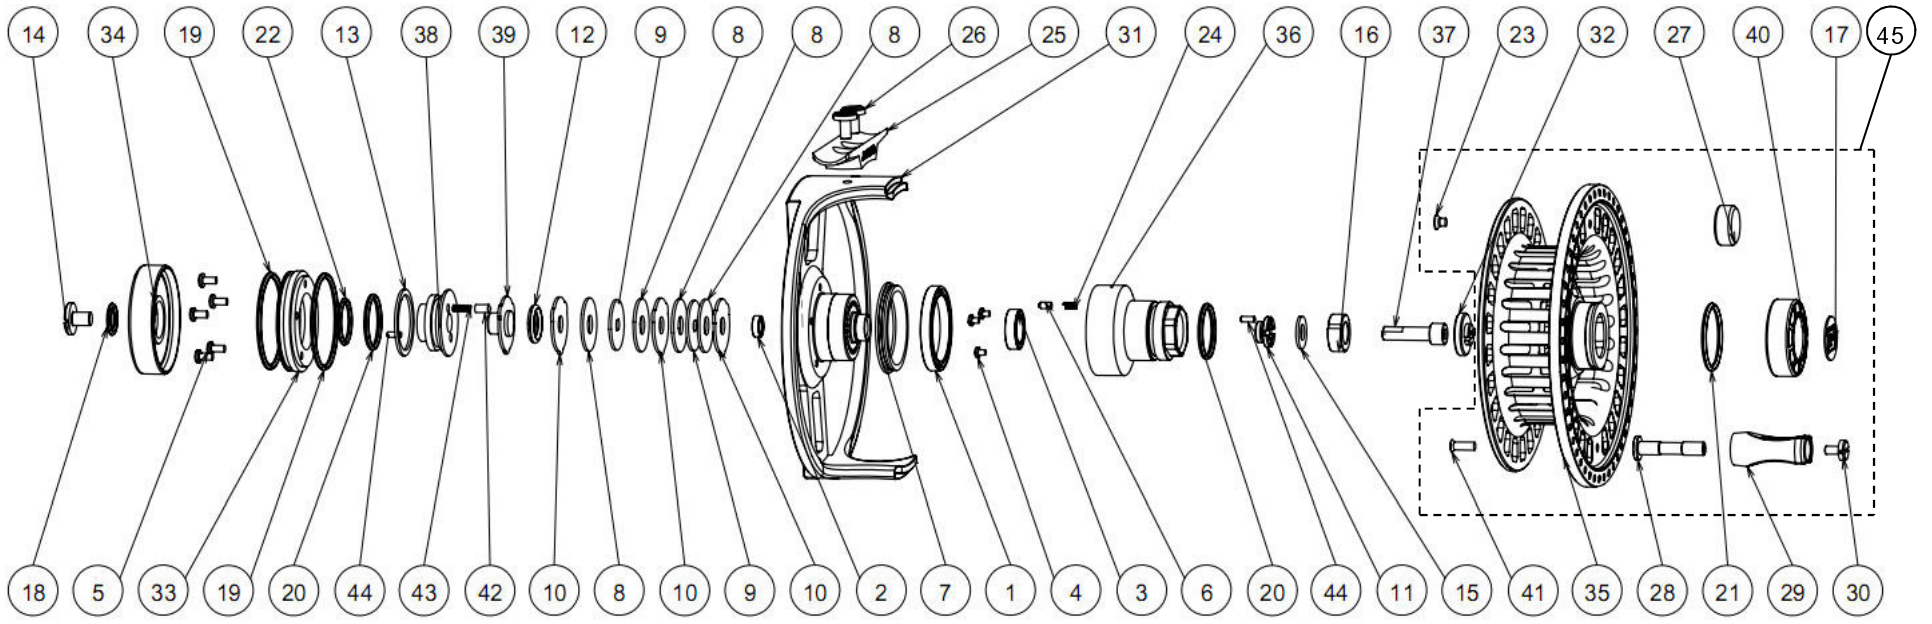

PARTS LIST FOR HARDY SDS 8000, 10000, 12000

#	DESCRIPTION	QTY.		PART NO.			HARDY STYLE NO.		
		8000	10000 12000	8000	10000	12000	8000	10000	12000
1	Rear Ball Bearing 25X32X4	1	1		1367294				N/A
2	ISO 15 RBB - 275 - 18,DE,NC,18_68	1	1		1367295				N/A
3	ISO 15 RBB - 1710 - 20,DE,NC,20_68	1	1		1367296				N/A
4	ISO 1580 - M2 x 2.5 --- 2.5C	3	3		1367297				N/A
5	ISO 1580 - M2.5 x 5 --- 5N	5	5		1367298				N/A
6	Spool Click Pin	1	1		1411811				N/A
7	Rear Bearing Teflon Seal	1	1		1367299				N/A
8	Carbon Fibre Drag Washer	4	6		1367300				N/A
9	Rotary Drag Washer	2	3		1367301				N/A
10	Fixed Drag Washer	3	4		1367302				N/A
11	Drag Compartment Screw	1	1		1367303				N/A
12	Drag O-Ring	1	1		1329263				HREUN005SP35
13	Frame Inner Seal	1	1		1367304				N/A
14	Drag Knob Screw	1	1		1367305				N/A
15	Torsion Teflon Seal	1	1		1367306				N/A
16	One Way Clutch 814GXLZ	1	1		1367307				N/A
17	Badge	1	1		1329272				HREUN005SP9
18	Drag Screw Seal AS568A011	1	1		1367308				N/A
19	Drag Knob Seal 1 AS568A027	2	2		1367309				N/A
20	Drag Knob Seal 2 AS568A017	2	2		1367310				N/A
21	Spool Nut Seal AS568A020	1	1		1367311				N/A
22	Drag Knob Seal 3 AS568A015	1	1		1367312				N/A
23	Balance Screw	1	1		1329241				HREUN005SP15
24	Spool Click Spring	1	1		1329256				HREUN005SP29
25	Reel Foot	1	1	1367313	1367330	1367331	N/A	N/A	N/A
26	Foot Screw	2	2		1367314				N/A
27	Counter Balance	1	1	1367315		1367332	N/A		N/A
28	Handle Axle	1	1	1367316		1367333	N/A		N/A
29	Derlin Paddle Handle	1	1	1367317		1367334	N/A		N/A
30	Handle Screw Out	1	1		1367318				N/A
31	Frame	1	1	1367319	1367335	1367336	N/A	N/A	N/A
32	OWC Protective Insert	1	1		1367320				N/A
33	Drag Knob Fixing Plate	1	1		1367321				N/A
34	Drag Knob 2 Outer Pt	1	1		1367322				N/A
35	Spool	1	1	1367323	1367337	1367338	N/A	N/A	N/A
36	Spool Axle	1	1	1367324		1367339	N/A		N/A
37	Torsion	1	1	1367325		1367340	N/A		N/A
38	Drag Knob Inner Pt	1	1		1367326				N/A
39	Drag Screw	1	1		1367327				N/A
40	Drum Latch Nut	1	1		1367328				N/A
41	Handle Screw	1	1		1329236				HREUN005SP10
42	Drag Click Pin (POM)	1	1		1367329				N/A
43	Drag Click Spring	1	1		1329256				HREUN005SP29
44	One Way Clutch Pin 5.4L	1	1		1368720				N/A
45	Spare Spool	1	1	1327968	1327969	1327970	HSSD010	HSSD020	HSSD030

Reel Part Numbers:SDS 8000 1327305; SDS 10000 1327306; SDS 12000 1327307.

24 00

Drawn: 2016-Jan-11

Drawing Version: 34-13146-01